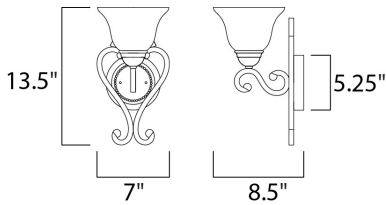

**PRODUCT DESCRIPTION**

This decorative classic in Oil Rubbed Bronze finish is both dramatic and subtle, with or without shades.

**MEASUREMENTS**

DIMENSION : 7" W x 13.5" H x 8.5" Ext  
 MAX OAH : 5.35" W x 5.35" H  
 HANGING WEIGHT : 3.53 lb